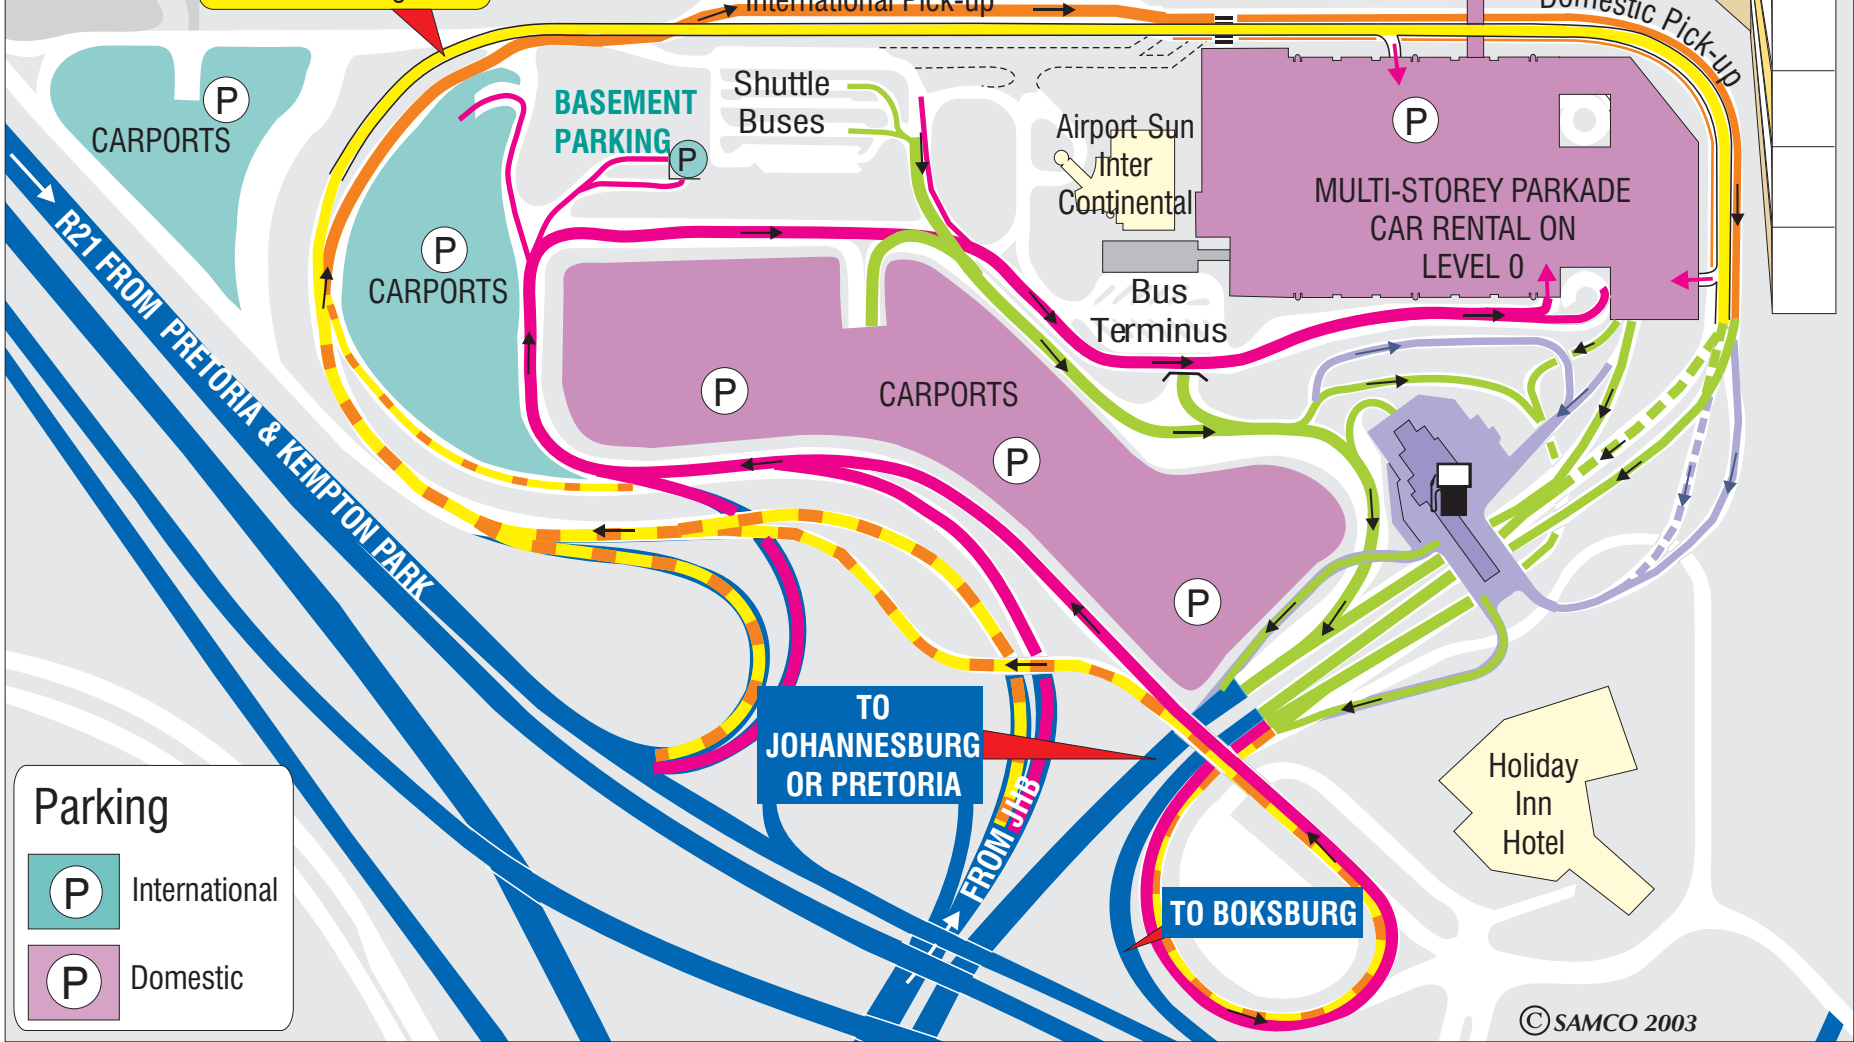

JIA Parking & Circulation

Upper Road
International Drop-off,
Domestic Drop-off
& Parking

Parking

- International
- Domestic

- Access to International and Domestic DROP-OFF zones / TERMINALS
- Access to International and Domestic PICK-UP zones / TERMINALS
- Access to PARKING & CAR RENTAL RETURNS
- Access to ENGEN SKYSTOP
- Airport EXIT routes